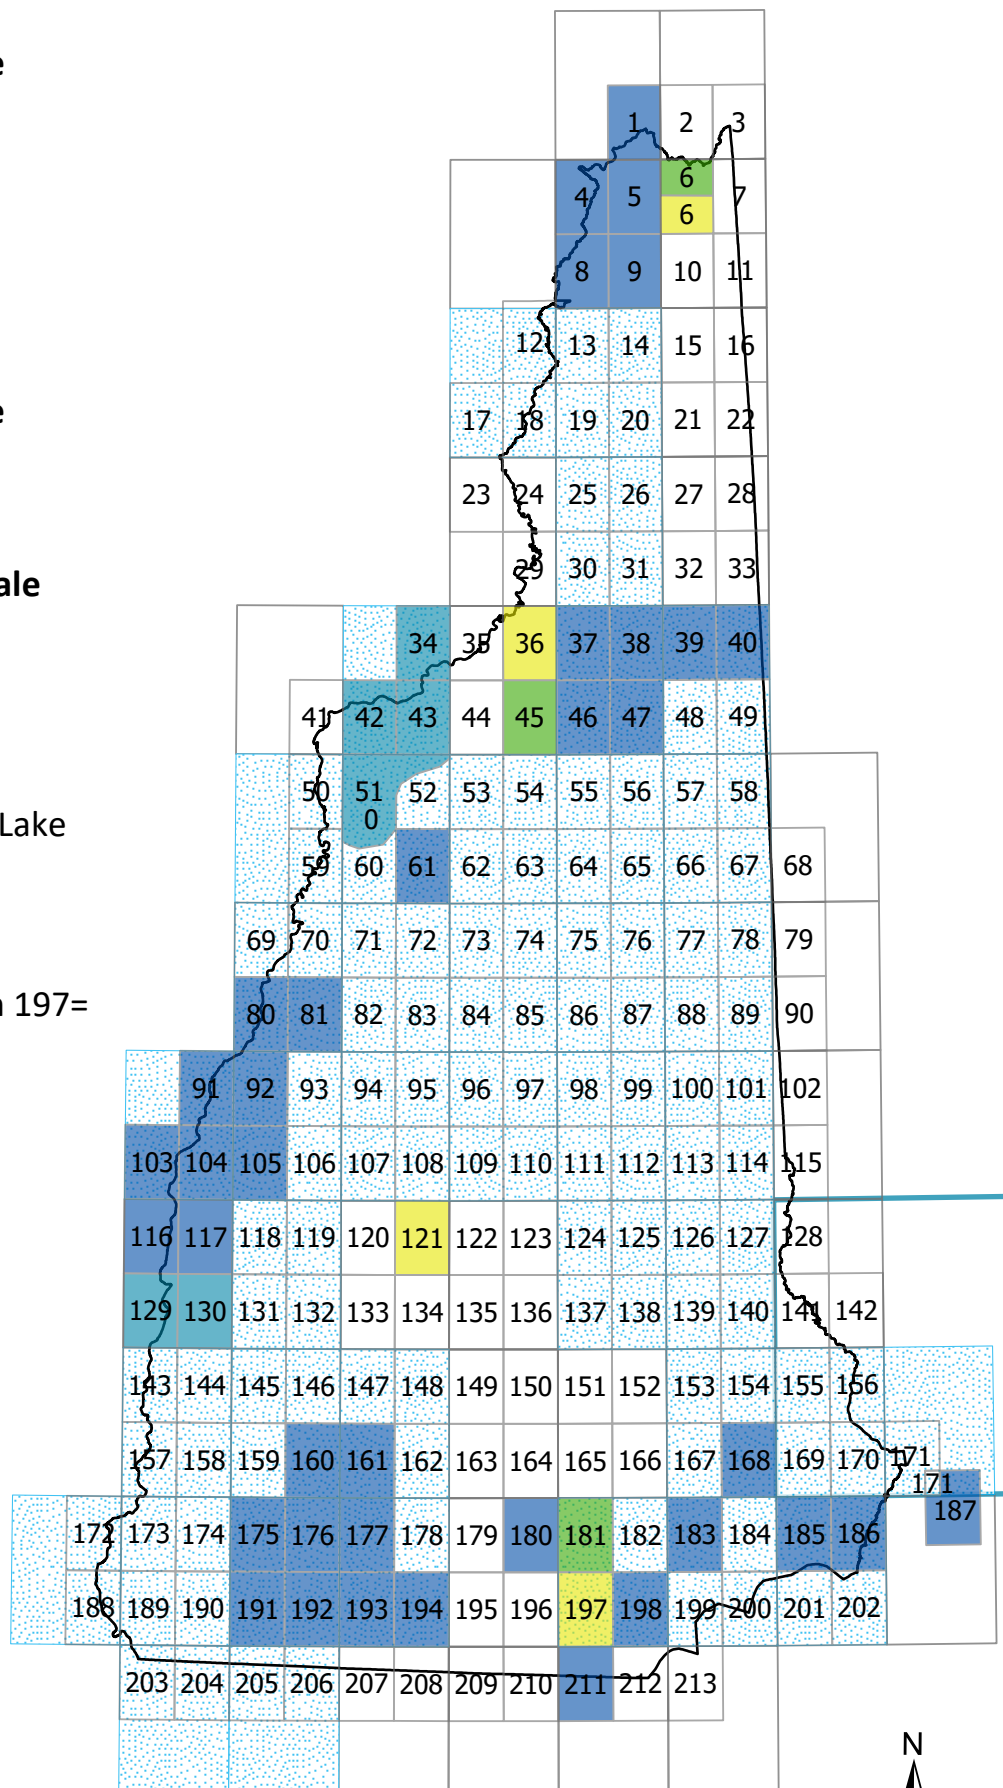

Bedrock Geologic Mapping Status

Bedrock 1:24,000 Scale

-  Proposed
-  Current
-  Complete
-  FEDMAP
-  No Map Available

Bedrock 1:62,500 Scale

-  Complete
-  No Map Available

Bedrock 1:100,000 Scale

-  Complete

1:24,000 Quadrangle:

6= Second Connecticut Lake

36= Lancaster East

45= Bethlehem East

121= Andover

181= Manchester South 197= Nashua North

Status of Bedrock Map Completion by Quadrangle Identification Number and Name

1:24,000 Scale (7.5 minute) Maps:

ID NUMBER	NAME	STATUS
0	LISBON PLUS	FEDMAP
1	GREELEY BROOK	Complete
2	PROSPECT HILL	No Map Available
3	MOOSE BOG	No Map Available
4	METALLAK MOUNTAIN	Complete
5	COWEN HILL	Complete
6	SECOND CONNECTICUT LAKE	Proposed
6	SECOND CONNECTICUT LAKE	Current
7	RUMP MOUNTAIN	No Map Available
8	PITTSBURG	Complete
9	LAKE FRANCIS	Complete
10	MAGALLOWAY MOUNTAIN	No Map Available
11	BOSEBUCK MOUNTAIN	No Map Available
12	MONADNOCK MOUNTAIN	No Map Available
13	LOVERING MOUNTAIN	No Map Available
14	DIAMOND POND	No Map Available
15	MOUNT PISGAH	No Map Available
16	WILSONS MILLS	No Map Available
17	BLOOMFIELD	No Map Available
18	TINKERVILLE	No Map Available
19	BLUE MOUNTAIN	No Map Available
20	DIXVILLE NOTCH	No Map Available
21	ERROL	No Map Available
22	UMBAGOG LAKE NORTH	No Map Available
23	MAIDSTONE LAKE	No Map Available
24	STRATFORD	No Map Available
25	PERCY PEAKS	No Map Available
26	DUMMER PONDS	No Map Available
27	TEAKETTLE RIDGE	No Map Available
28	UMBAGOG LAKE SOUTH	No Map Available
29	GROVETON	No Map Available
30	STARK	No Map Available
31	WEST MILAN	No Map Available
32	MILAN	No Map Available
33	SUCCESS POND	No Map Available
34	MILES POND	FEDMAP